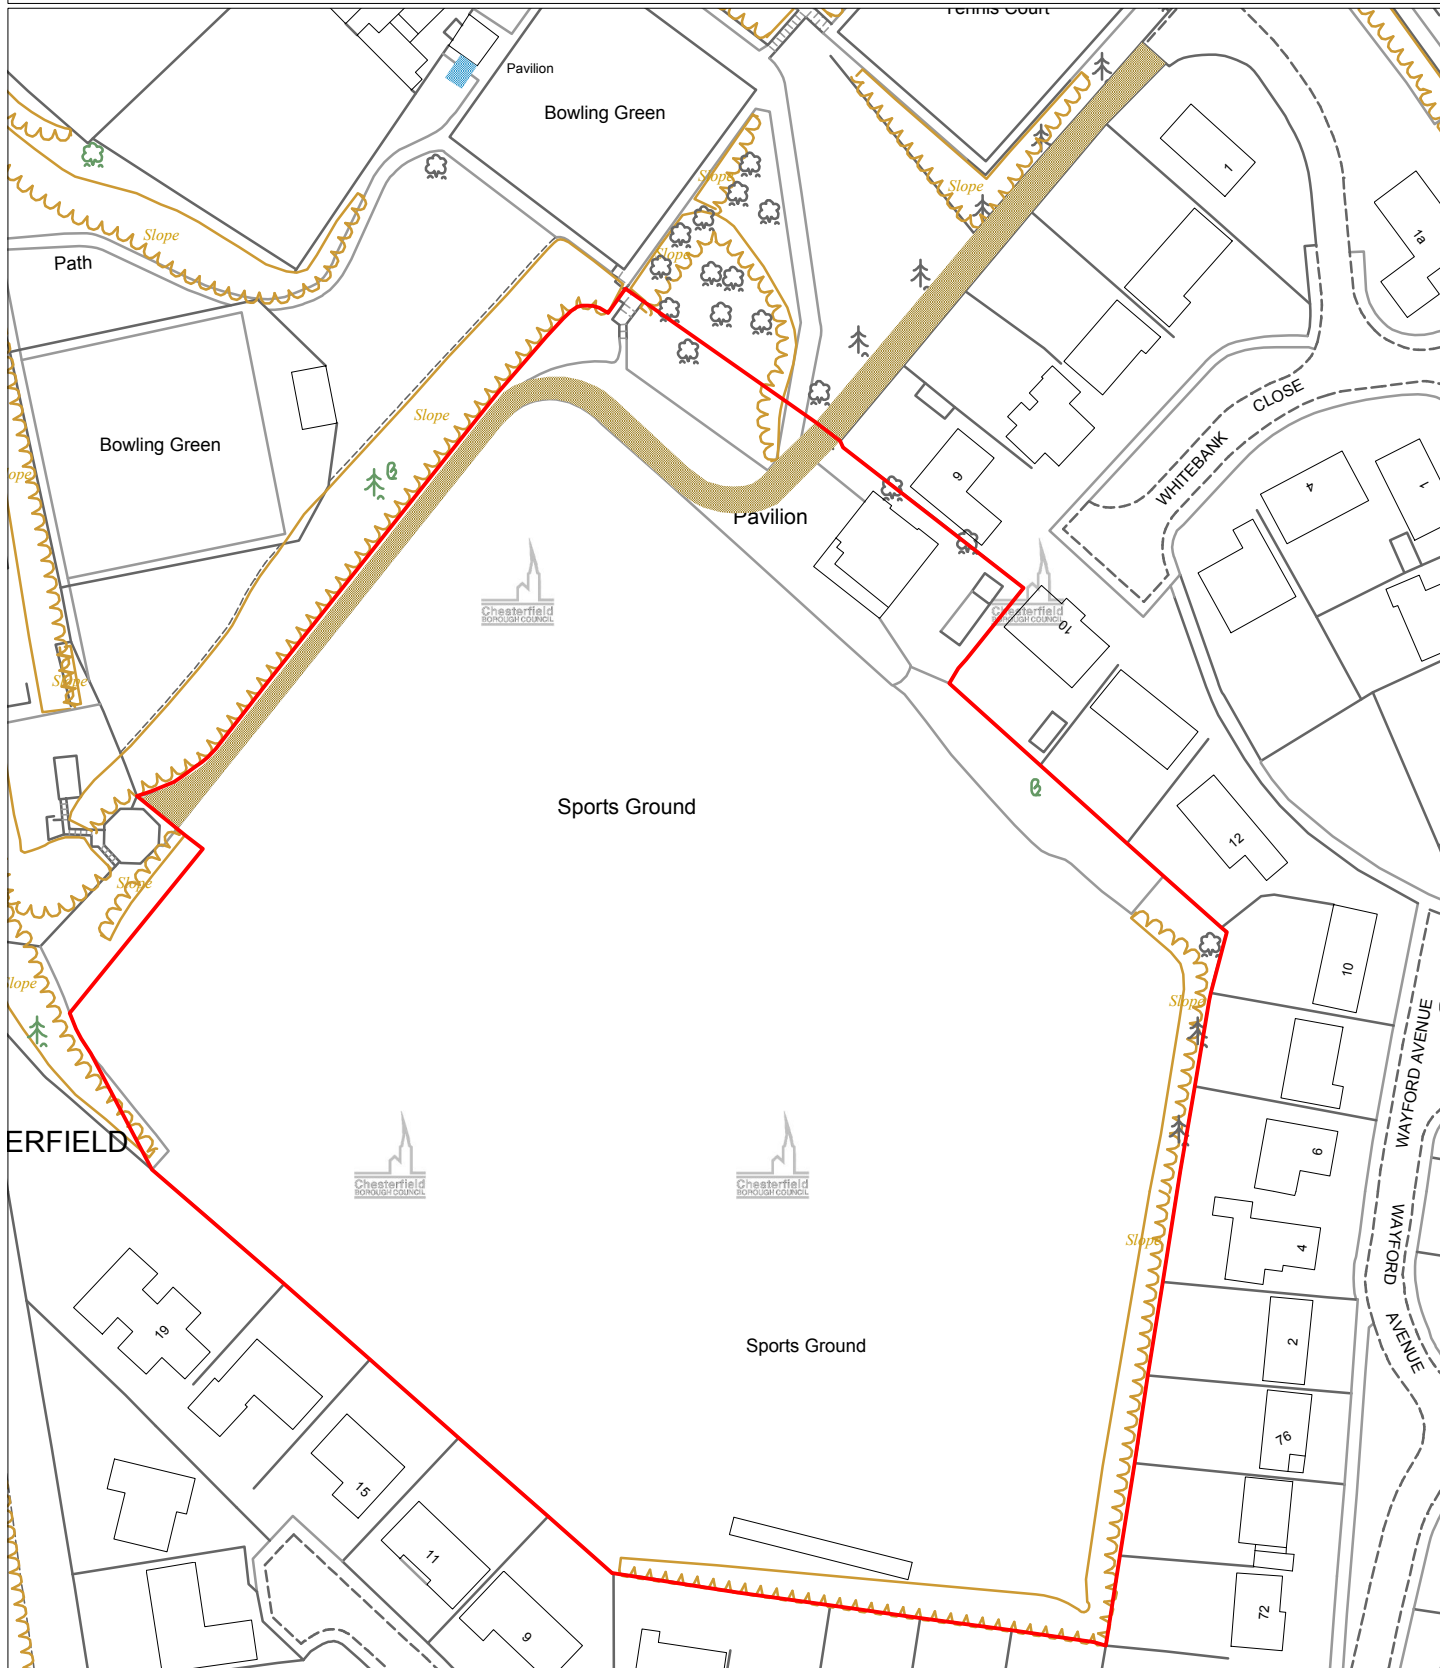

# Whitebank Close Sports Ground - Playing Field Lease Plan

Reproduced from the Ordnance Survey mapping with the permission of the Controller of Her Majesty's Stationery Office; (c) Crown Copyright. Unauthorised reproduction infringes Crown Copyright and may lead to prosecution or civil proceedings. Chesterfield Borough Council Licence No. 100018505 (2006)

Scale 1:1250 Date Plotted 17/2/2015

Plot centred at 438889 370127